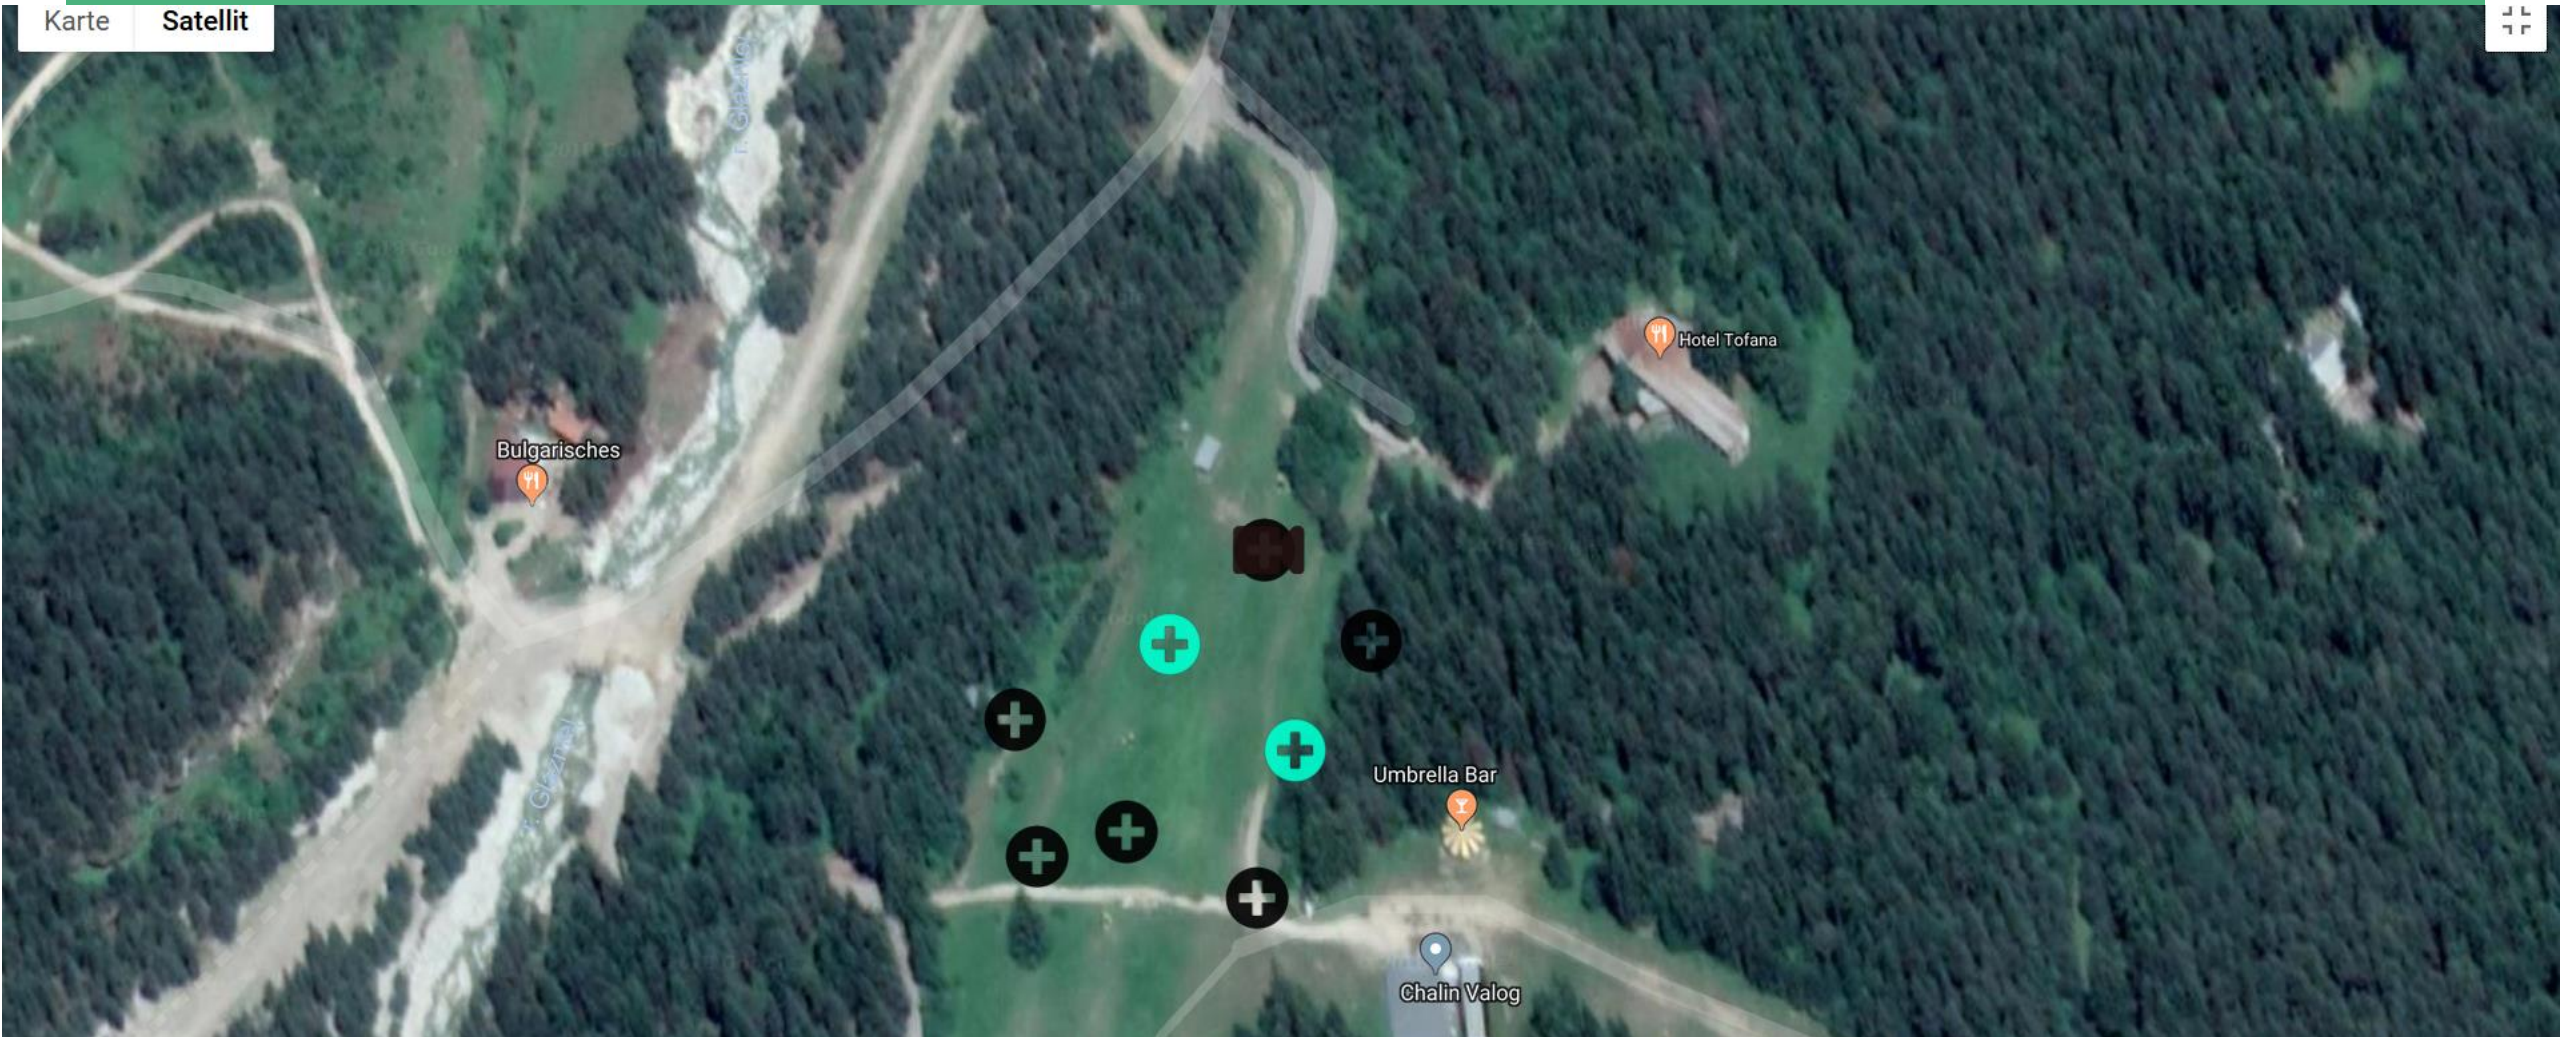

ASPires region page (satellite view)

Karte Satellit

11/07/2018 Bansko

11/25