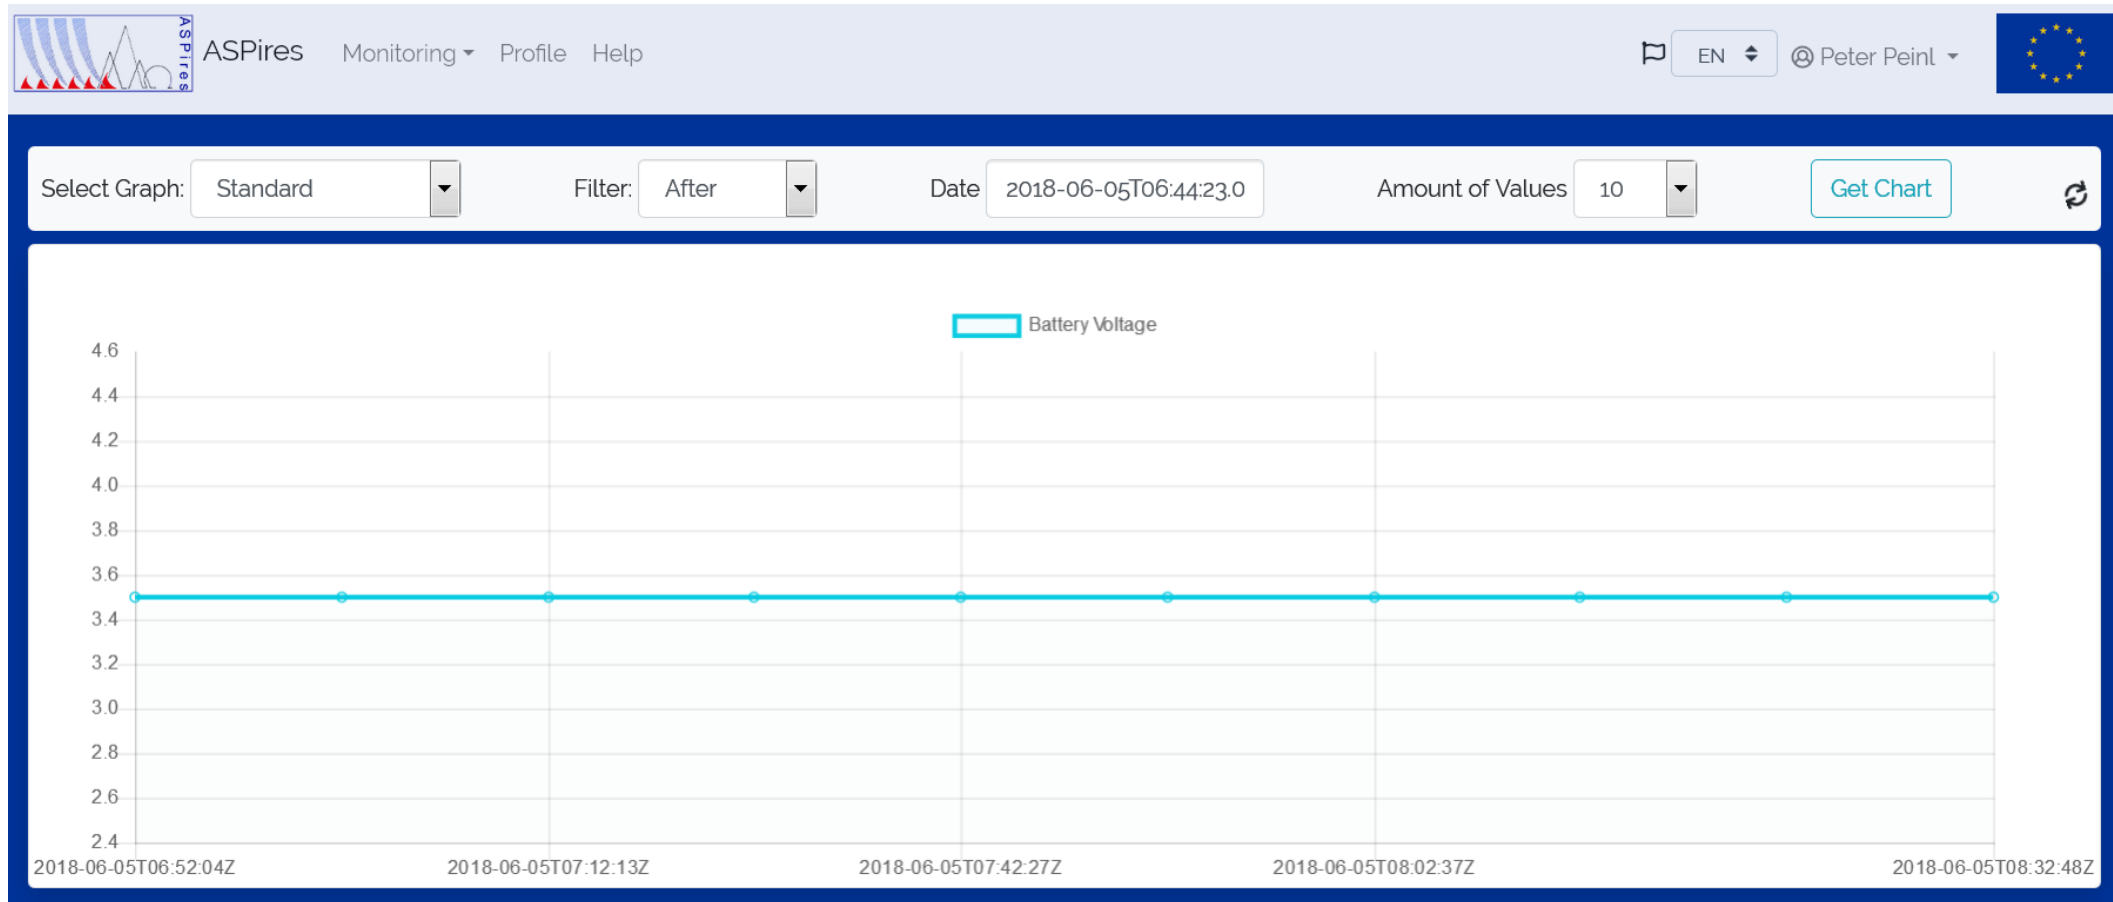

Smoothed time-series sensor readings

Battery voltage

11/07/2018 Bansko

15/25