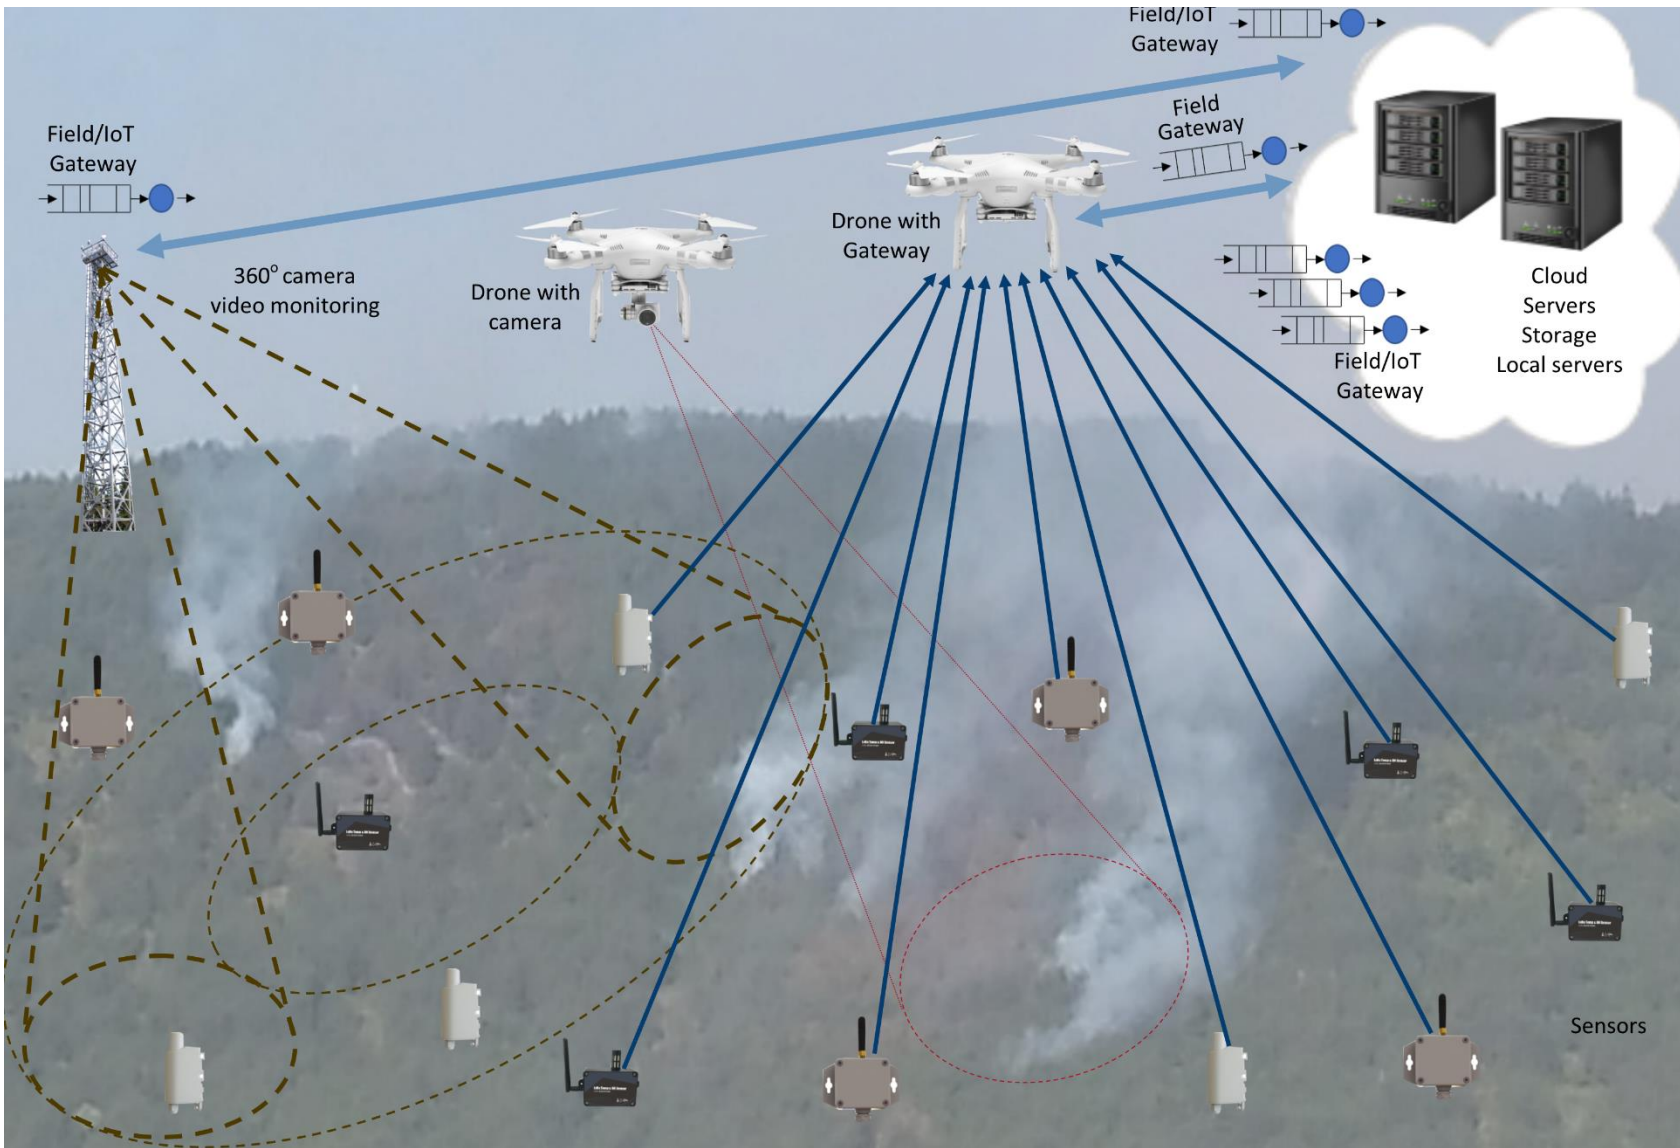

ASPires components and equipment