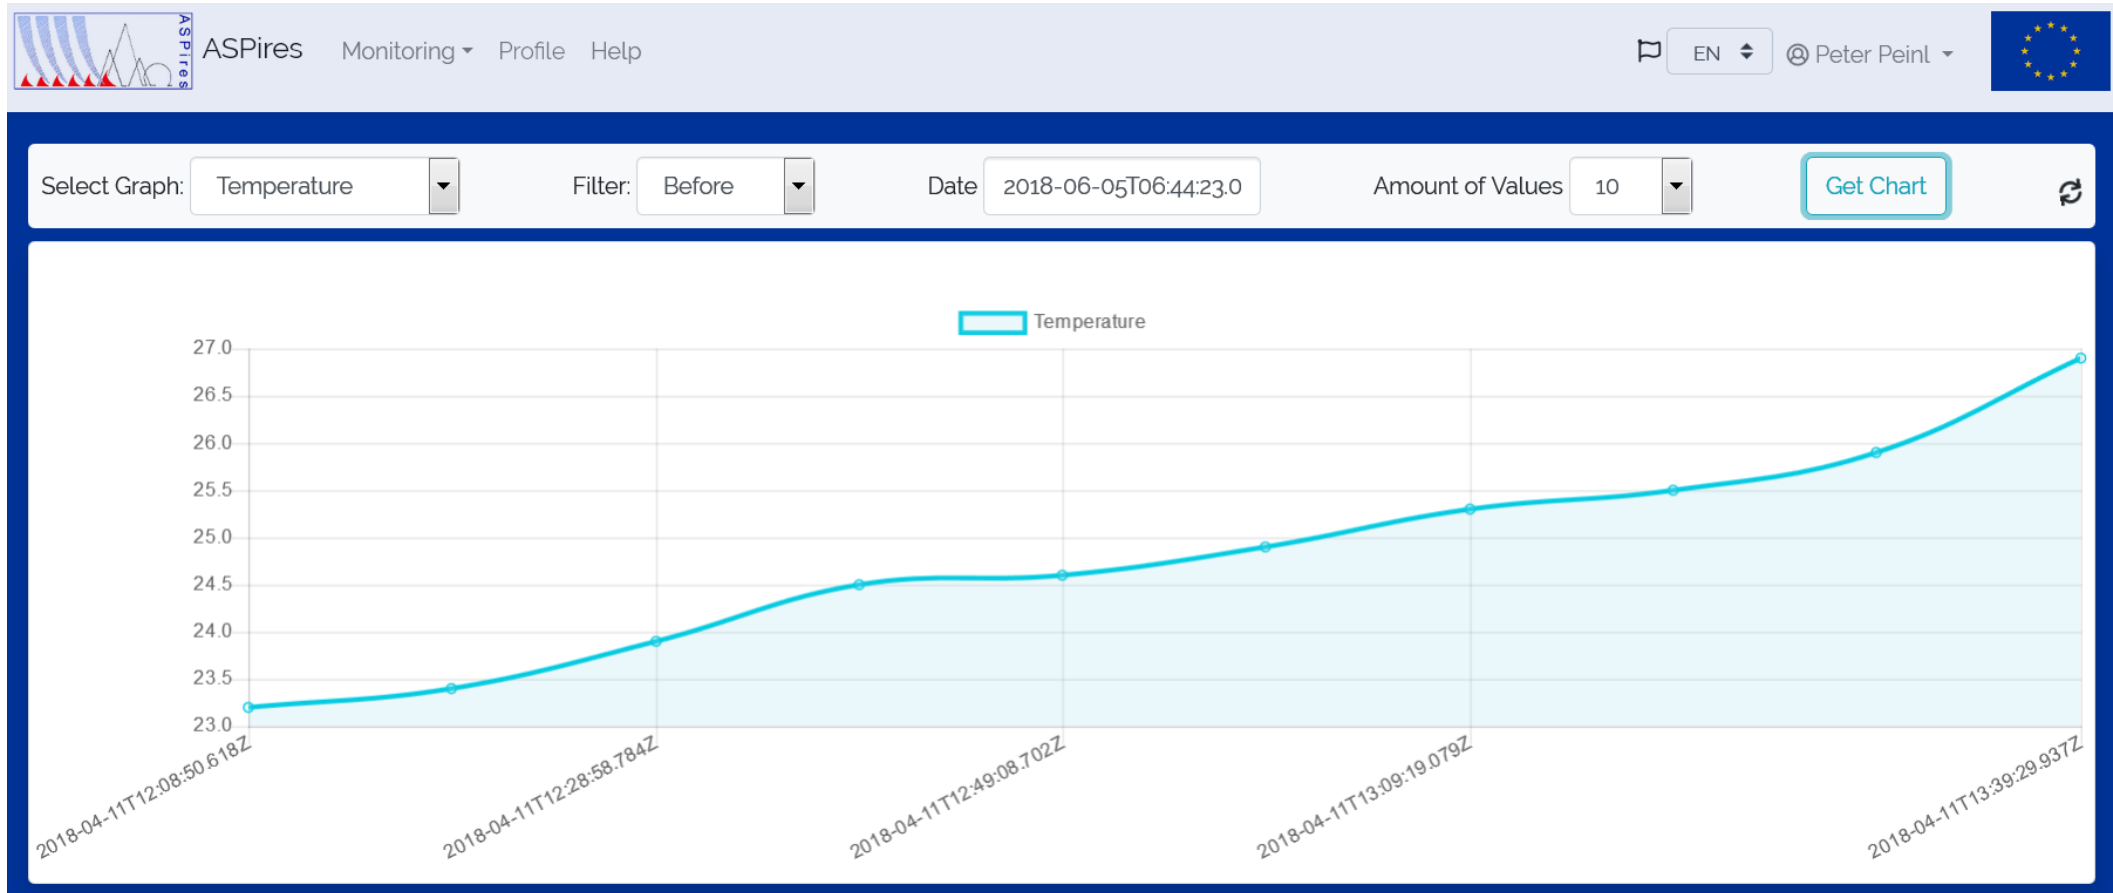

Smoothed time-series sensor readings

Historical data

11/07/2018 Bansko

16/25