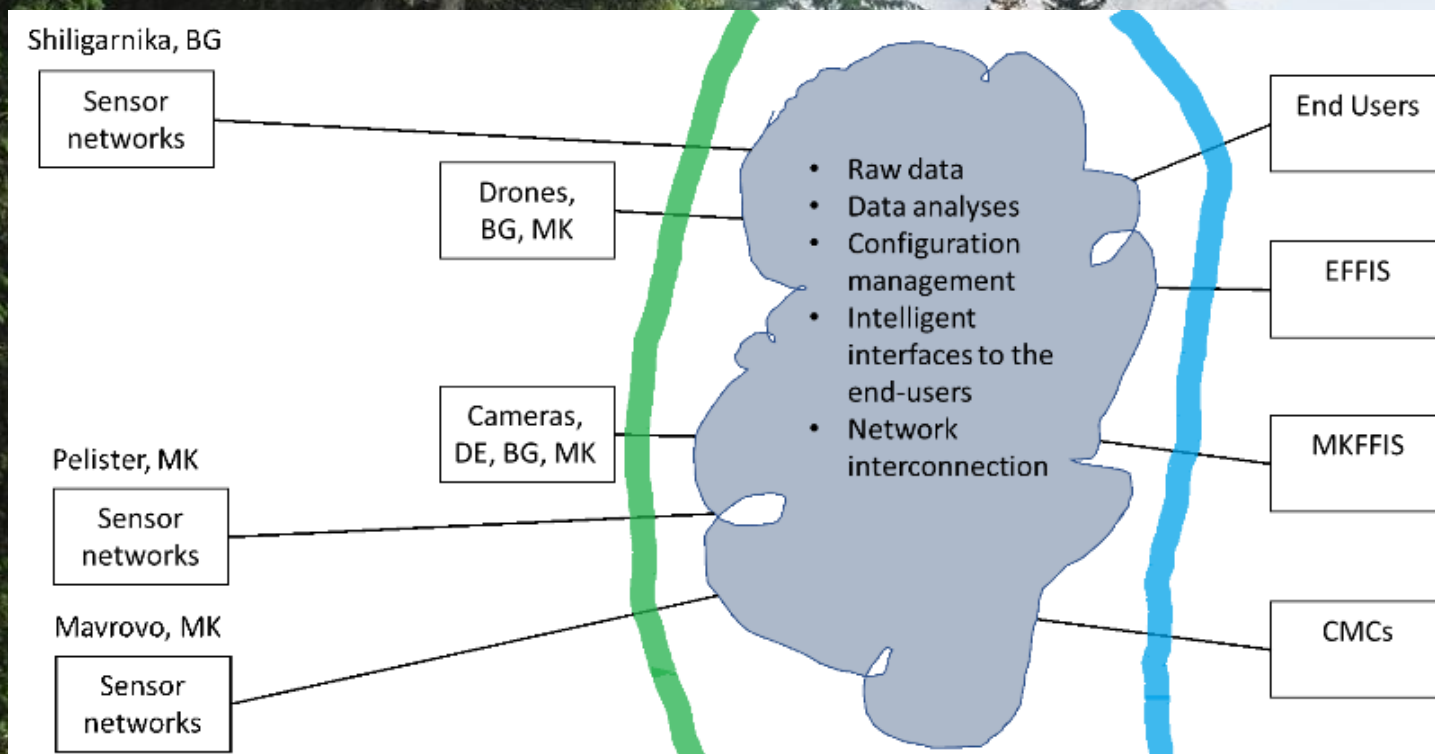

11/07/2018 Bansko

2/25

ASPires components and equipment

Advanced systems for prevention and early detection of forest fires

11/07/2018 Bansko

3/25

ASpires software architecture

- South-bound cloud interface
 - Data ingestion
- Cloud
 - Data storage and archiven
 - Data aggregation
 - Data mining
- North-bound cloud interface
 - API for end-user applications
 - ASpires Web services

Ufulda Web application functionality

- Administration
- ASPIres region page (map based information)
 - User management
 - Profile management
 - Security, reliability
- Sensor information
 - Including statistics
- Camera information
- Alarms