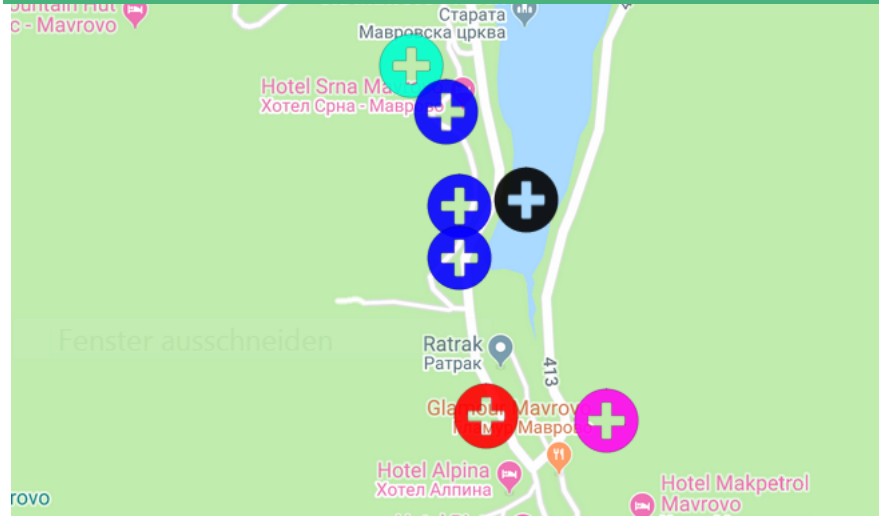

Login screen(s)