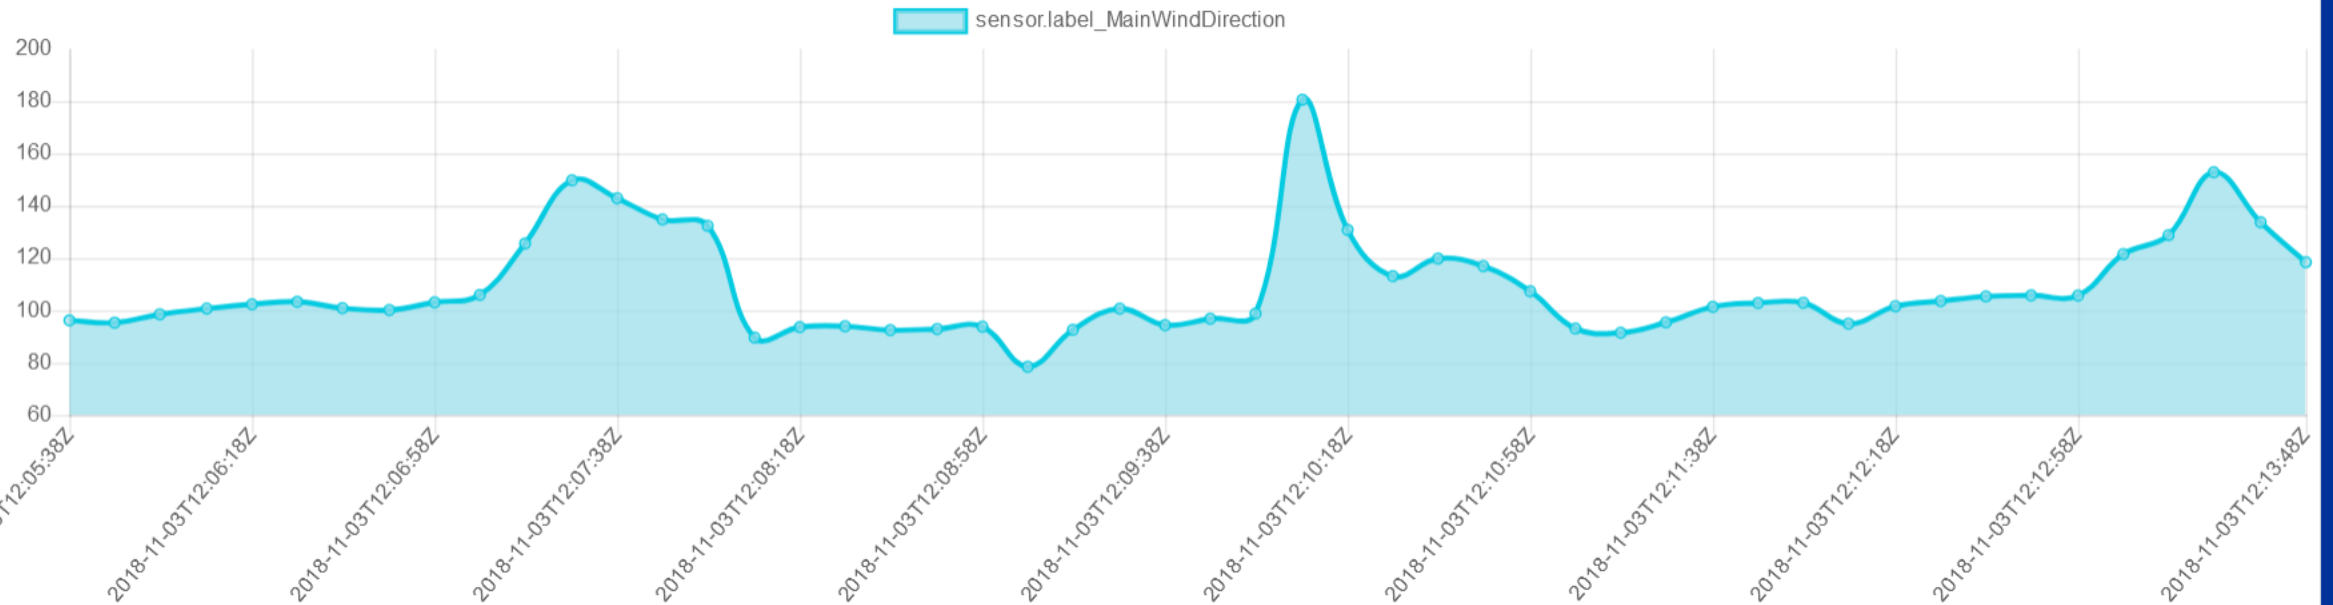

Main wind direction (weather station)

ASPires User-Management Region Überwachen Profil Hilfe

DE

Peter Peinl

Diagramm wählen:

sensor.label_MainWindDirection

Filter:

Letzte

Datum

2018-11-03T12:13:57.000

Anzahl Werte

50

Diagramm erstellen

21/03/2019 Skopje

25

25