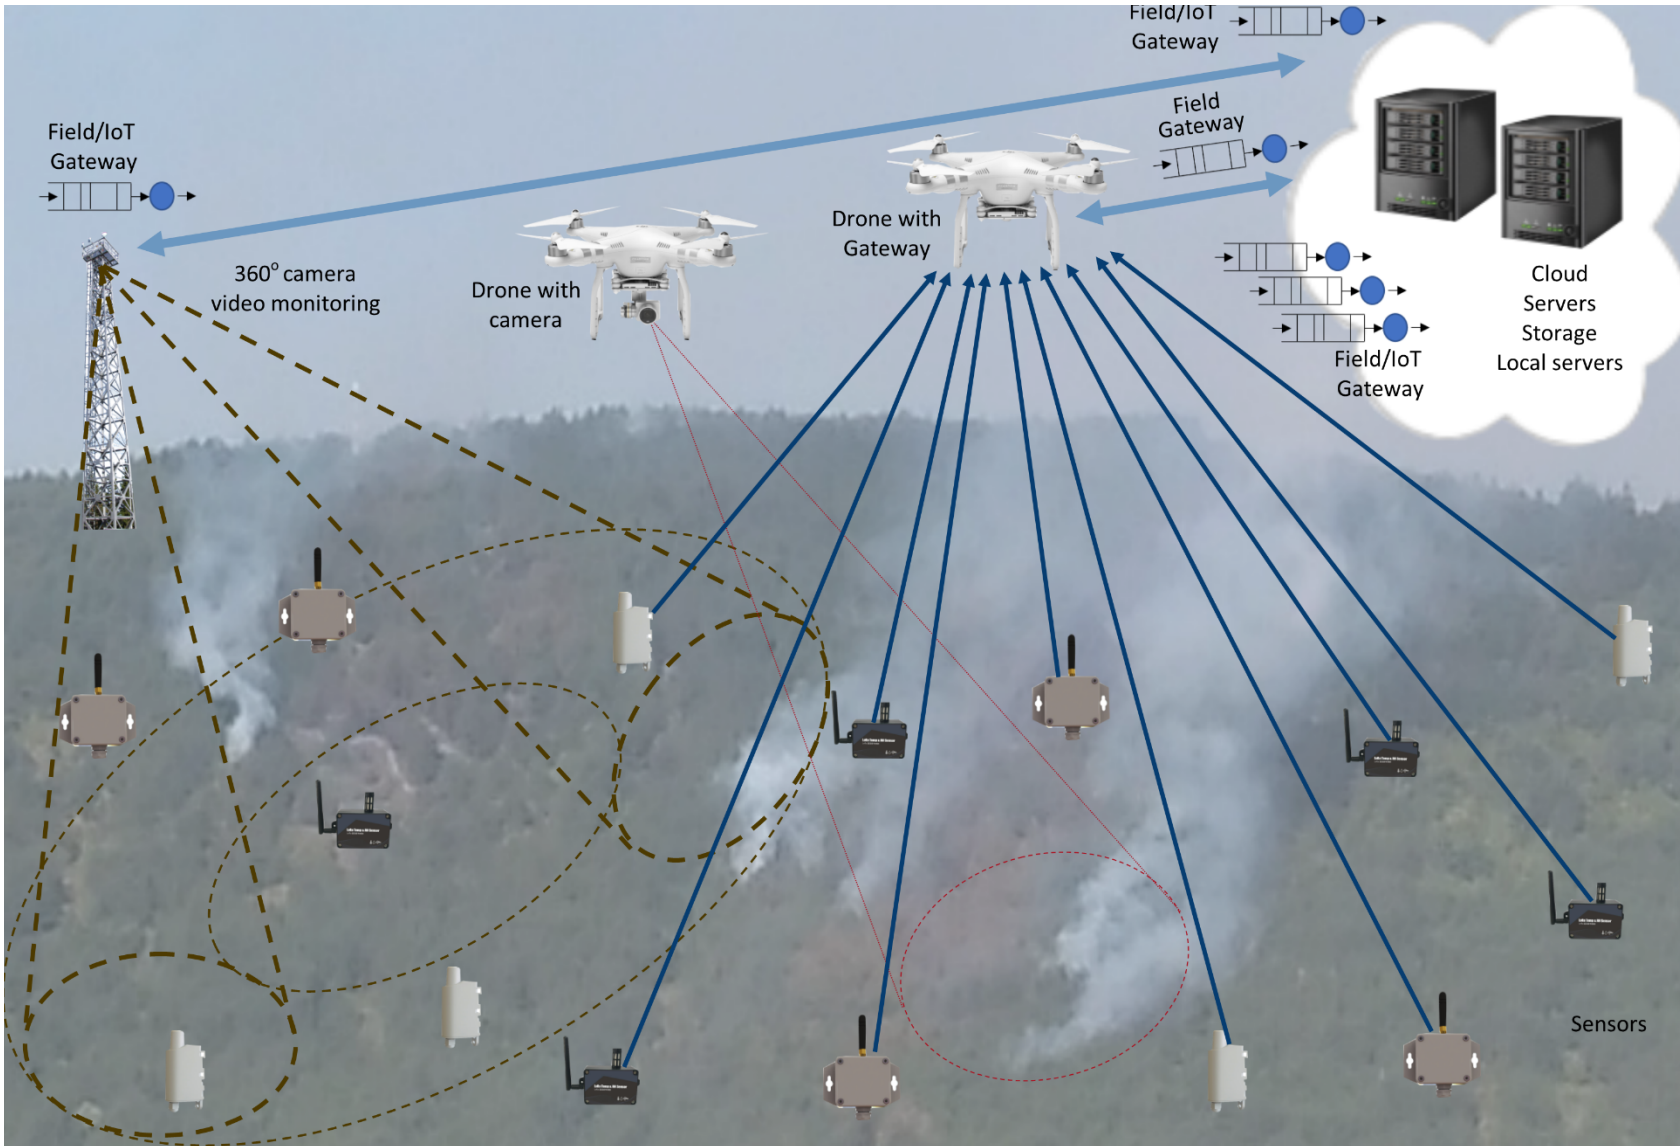

ASPires components and equipment