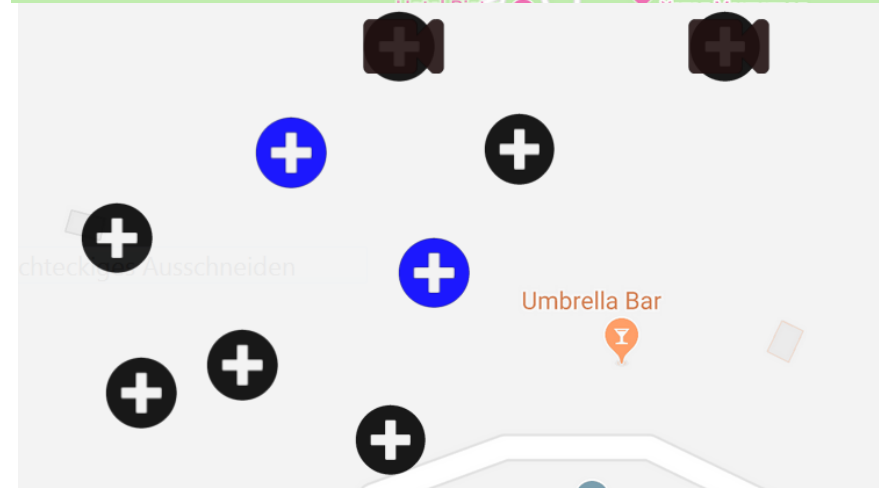

Login screen(s)