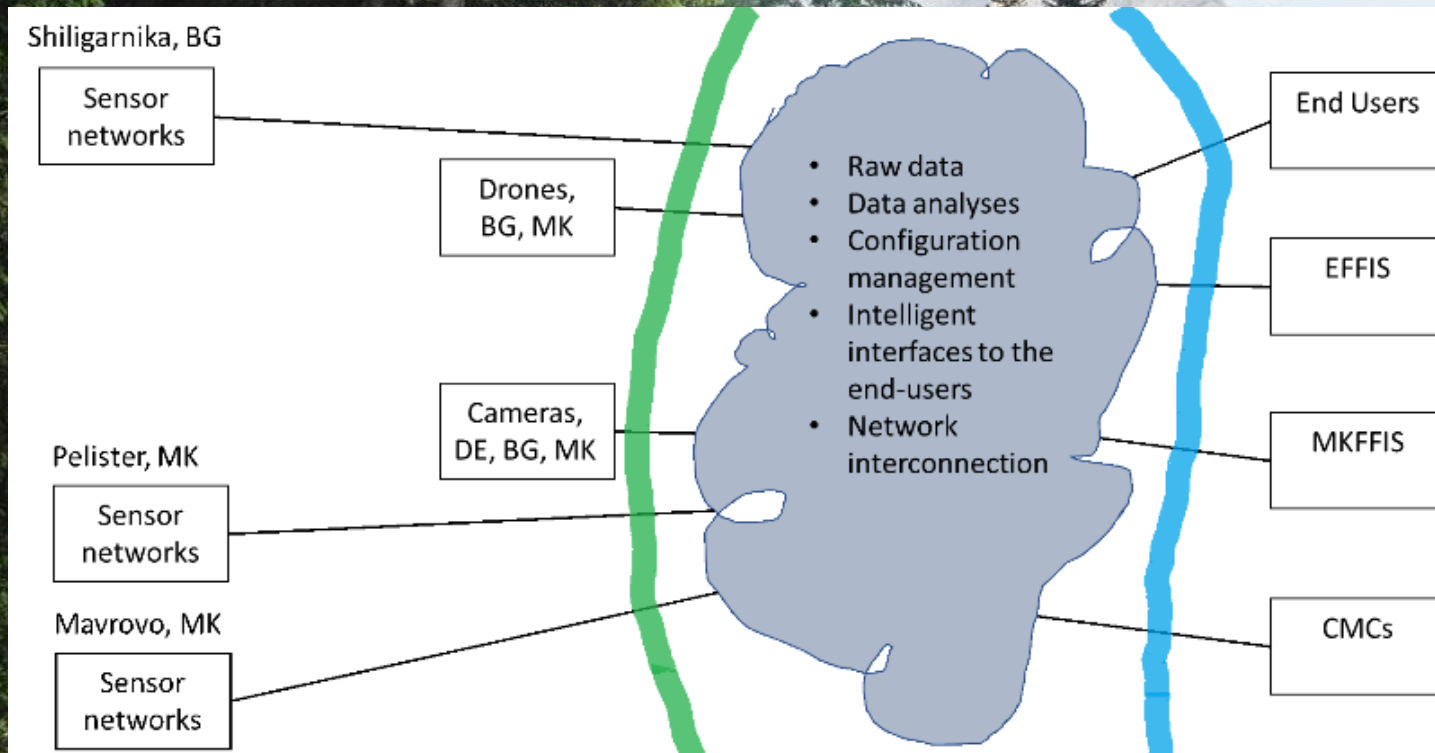

21/03/2019 Skopje

ASPires components and equipment

Advanced systems for prevention and early detection of forest fires

21/03/2019 Skopje

ASpires software architecture

- South-bound cloud interface
 - Data ingestion
- Cloud
 - Data storage and archives
 - Data aggregation
 - Data mining
- North-bound cloud interface
 - API for end-user applications
 - ASpires Web services

UFulda Web application functionality

- Administration
- ASPires region page (map based information)
 - User management
 - Profile management
 - Security, reliability
- Sensor information
 - Including statistics
- Camera information
- Alarms