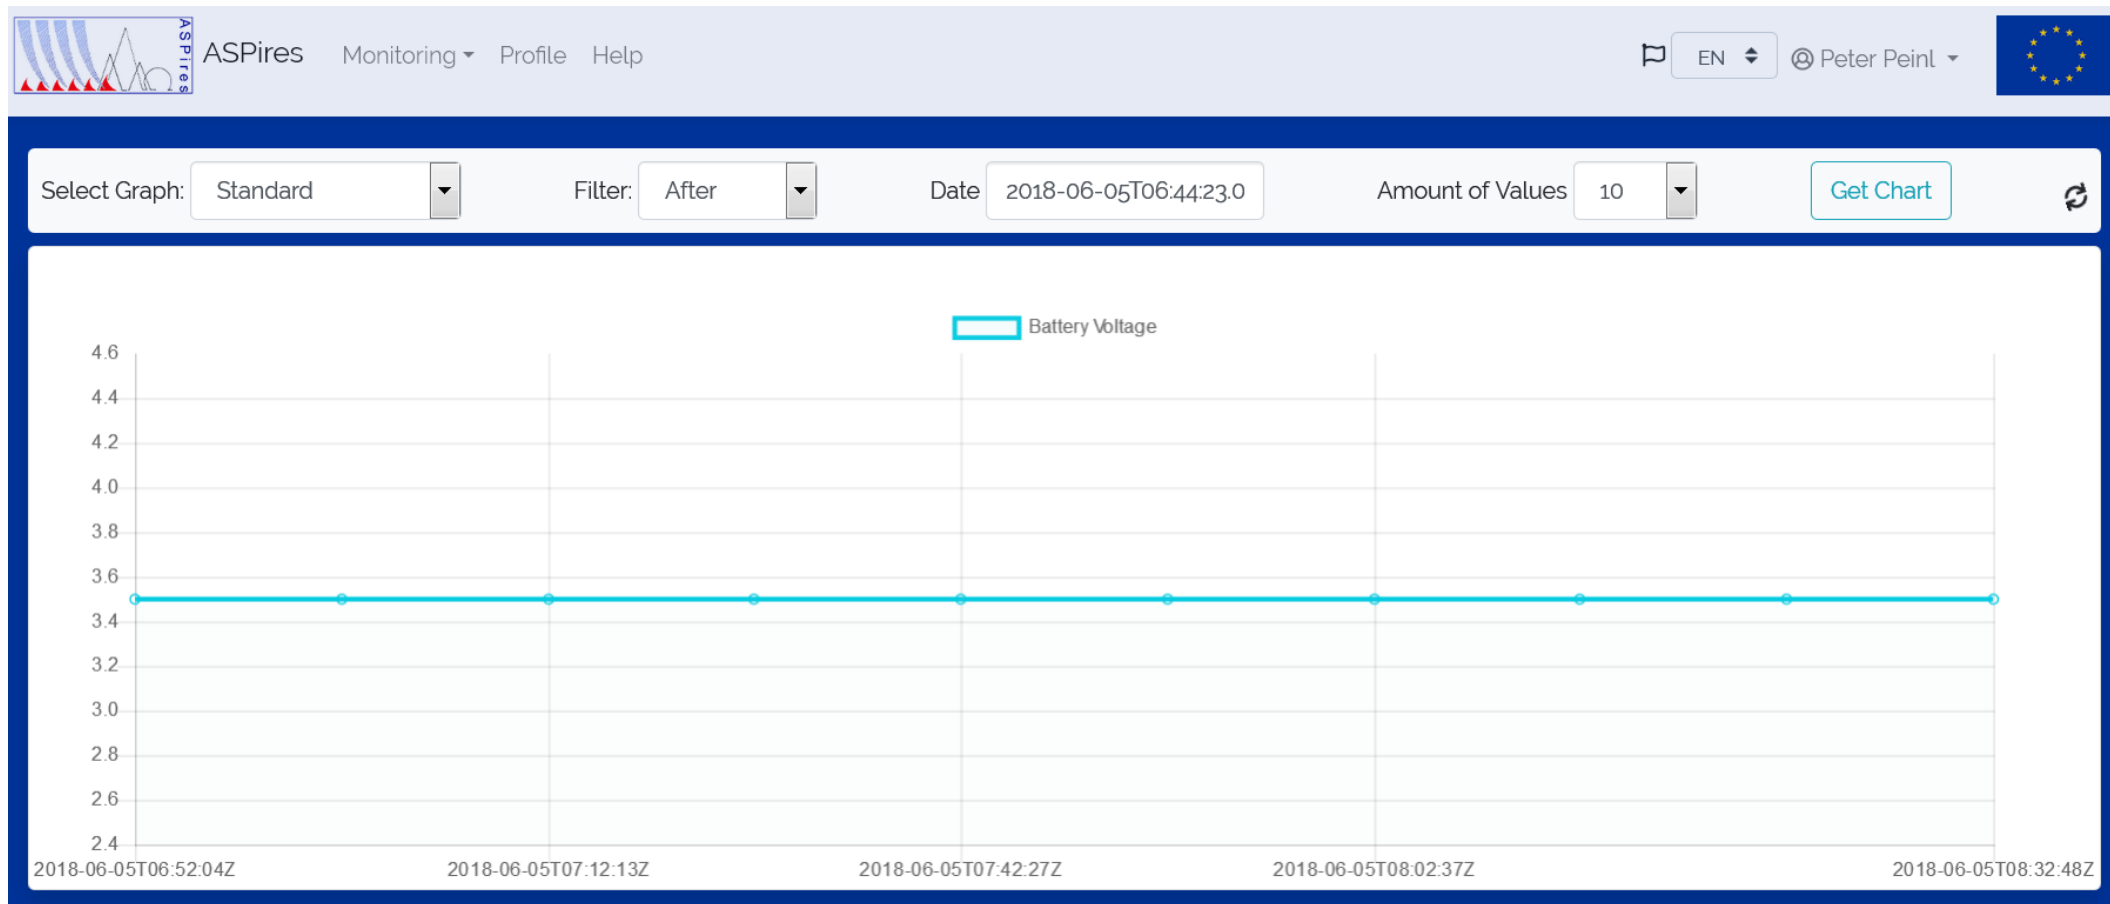

Smoothed time-series sensor readings

Battery voltage