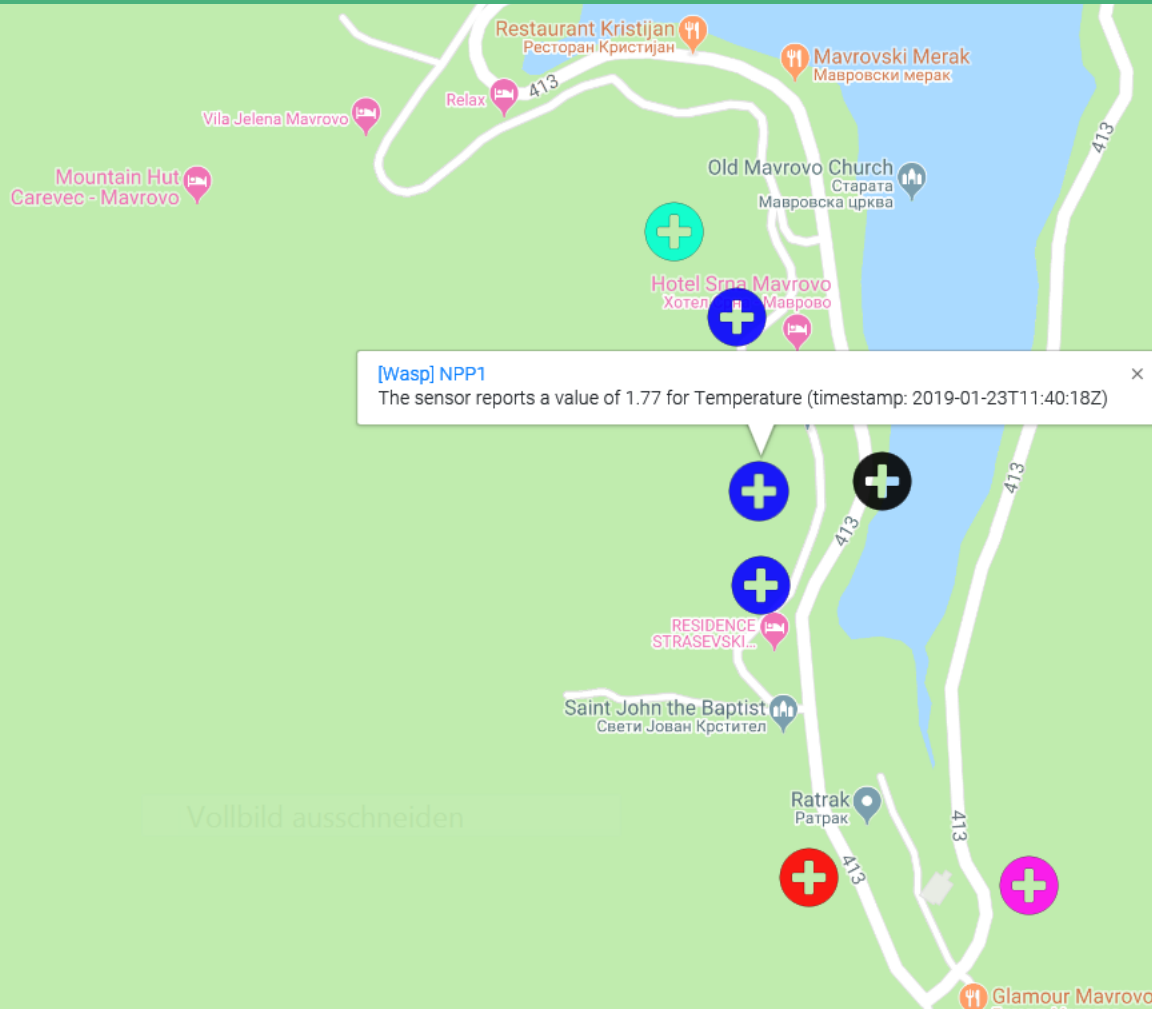

Individual sensor readings