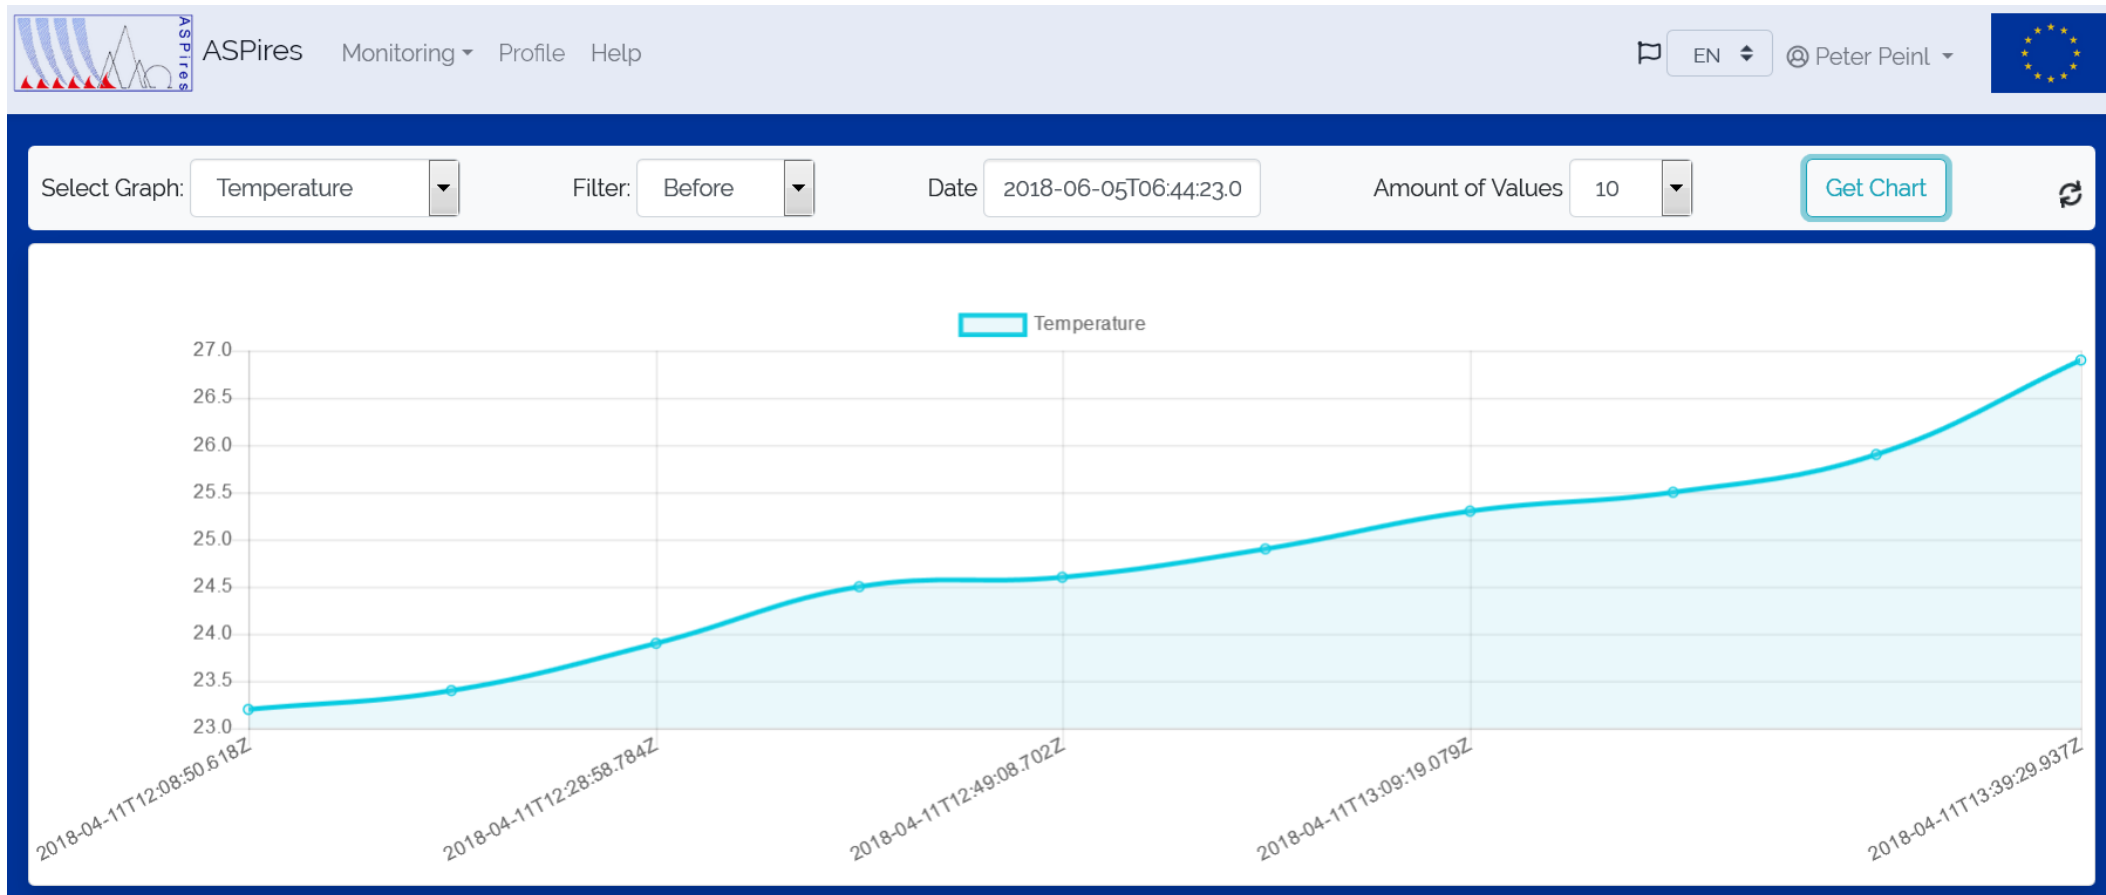

Smoothed time-series sensor readings

Battery voltage

Advanced systems for prevention and early detection of forest fires

Smoothed time-series sensor readings

Historical data

21/03/2019 Skopje

18

18